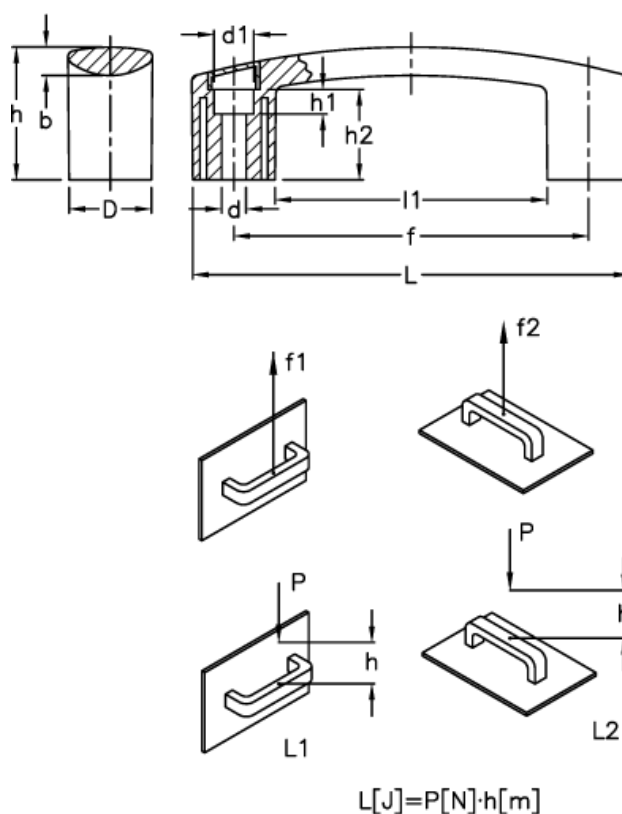

Data Sheet

Article number: 23052604115
Description: E+G Bridge handle
EBP.200-8-C5 Light blue

Measures

b	= 9.5	h1	= 16.0
d	= 8.5	h2	= 35.0
D	= 28.5	L	= 208.5
d1	= 13.5	l1	= 150.5
f	= 179 +/-1	L1 (J)	= 16
F1 (N)	= 2200	L2 (J)	= 9
F2 (N)	= 1500		
h	= 51		